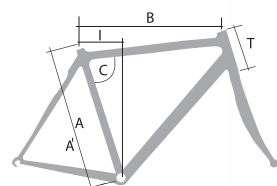

Blue, red (on left) or white

■ A B C I T

44.0	50.8	74.1°	13.7	120
50.0	53.0	73.7°	14.0	125
52.0	54.0	73.5°	14.8	140
54.0	54.5	73.0°	15.7	160
55.0	55.5	73.0°	16.0	170
56.0	56.2	72.5°	16.8	180
57.0	57.0	72.5°	17.1	190
58.0	58.0	72.4°	17.5	195
60.0	59.0	72.0°	18.5	210

Easton EC90-SLO

■ COLOR

Blue or red

■ A A1 B C I T

41.0	49.5	51.6	74.1°	13.5	131
44.0	51.0	53.5	73.4°	14.5	150
47.0	54.3	55.0	72.5°	16.3	165
50.0	57.0	56.5	72.1°	17.5	195
53.0	58.5	58.5	71.5°	18.5	215

MERCKX
COLLECTIONS 2010