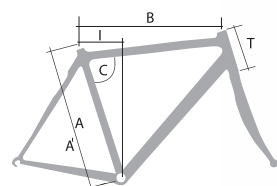

MERCKX
COLLECTIONS 2010

carbon

carbon